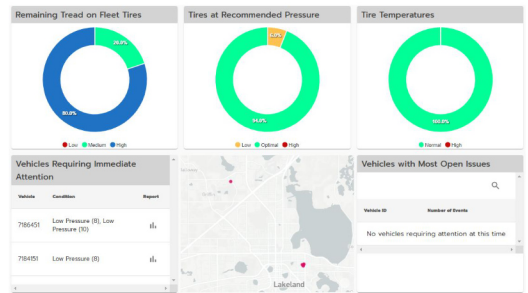

## 1. Live Dashboard

Landing page when logging in providing overview of fleet with open alerts.

## 2. Reports

Detailed look into your fleet, vehicles, tires, pre and post trip tire reports, and more.

## 3. Supervisor View

Detailed REAL-TIME overview of all Revvo monitored tires with one-click modifications, specifically designed for Supervisor use.

Asset ID	1	2	3	4
7156-931 T-100-427-2175	LEFT_1 High 108 4 minutes ago S-100-476-2944	RIGHT_1 High 112 4 minutes ago S-100-668-5513	LEFT_2_OUTER High 113 3 minutes ago S-100-382-0707	LEFT_2_INNER High 105 4 minutes ago S-100-888-1991
7184151 T-111-917-3239	LEFT_1 Medium 113 3 minutes ago S-100-439-6226	RIGHT_1 Medium 119 3 minutes ago S-100-519-3439	LEFT_2_OUTER Medium 114 4 minutes ago S-100-969-9711	LEFT_2_INNER Medium 108 3 minutes ago S-100-627-2741
71-85552 T-100-754-2432	LEFT_1 High 110 3 minutes ago S-100-133-7604	RIGHT_1 High 110 4 minutes ago S-100-894-6674	LEFT_2_OUTER High 106 3 minutes ago S-100-463-3254	LEFT_2_INNER High 114 4 minutes ago S-100-980-1298
71-3043 T-111-952-1101	LEFT_1 High 115 a few seconds ago S-100-985-7236	RIGHT_1 High 114 a few seconds ago S-100-346-7957	LEFT_2_OUTER High 115 a minute ago S-100-385-8970	LEFT_2_INNER High 113 a minute ago S-100-547-0109