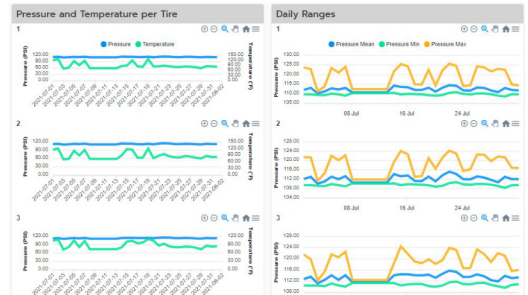

## 2. Reports

Detailed look into your fleet, vehicles, tires, pre and post trip tire reports, and more.

## 3. Supervisor View

Detailed REAL-TIME overview of all Revvo monitored tires with one-click modifications, specifically designed for Supervisor use.

Asset ID	1	2	3	4
7156-931 T-100-427-2175	LEFT_1 High 108 4 minutes ago S-100-476-2944	RIGHT_1 High 112 4 minutes ago S-100-668-5513	LEFT_2_OUTER High 113 3 minutes ago S-100-382-0707	LEFT_2_INNER High 105 4 minutes ago S-100-888-1991
7184151 T-111-917-3239	LEFT_1 Medium 113 3 minutes ago S-100-439-6226	RIGHT_1 Medium 119 3 minutes ago S-100-519-3439	LEFT_2_OUTER Medium 114 4 minutes ago S-100-969-9711	LEFT_2_INNER Medium 108 3 minutes ago S-100-627-2741
71-85552 T-100-754-2432	LEFT_1 High 110 3 minutes ago S-100-133-7604	RIGHT_1 High 110 4 minutes ago S-100-894-6674	LEFT_2_OUTER High 106 3 minutes ago S-100-463-3254	LEFT_2_INNER High 114 4 minutes ago S-100-980-1298
71-3043 T-111-952-1101	LEFT_1 High 115 a few seconds ago S-100-985-7236	RIGHT_1 High 114 a few seconds ago S-100-346-7957	LEFT_2_OUTER High 115 a minute ago S-100-385-8970	LEFT_2_INNER High 113 a minute ago S-100-547-0109